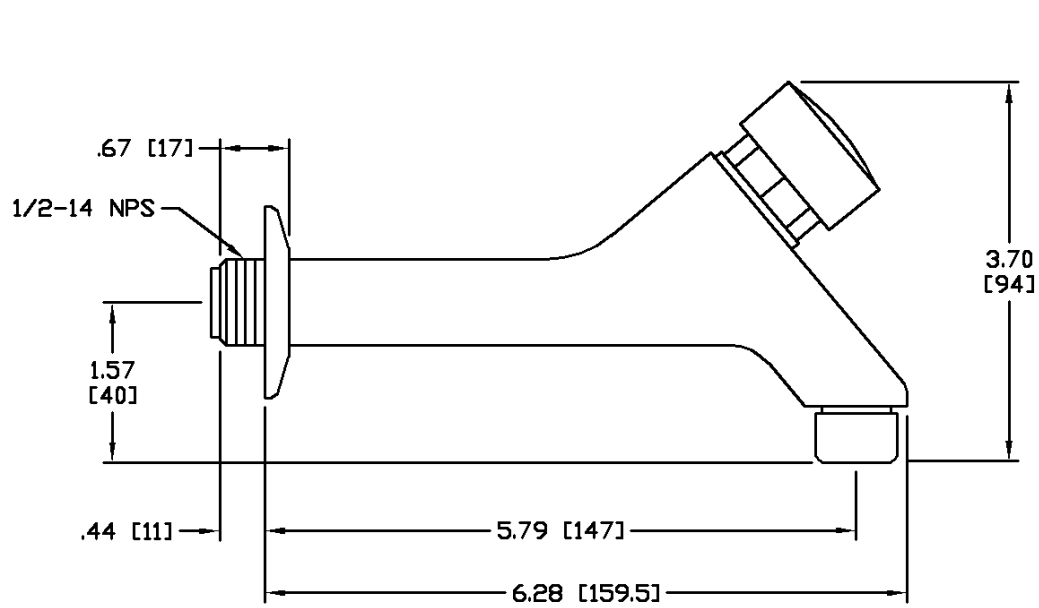

PN 96125

Warranty

Two year limited warranty. A detailed warranty is available upon request.