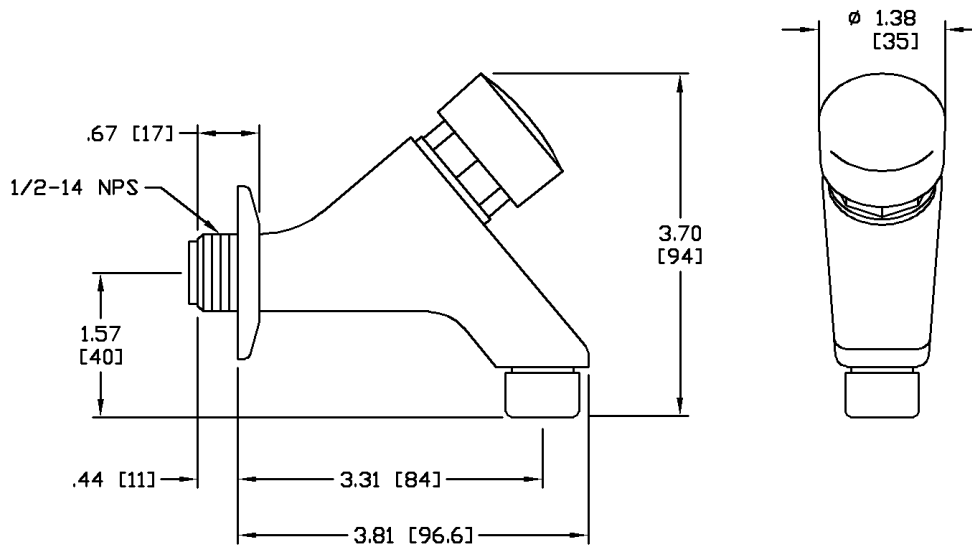

PN 96124

Warranty

Two year limited warranty. A detailed warranty is available upon request.